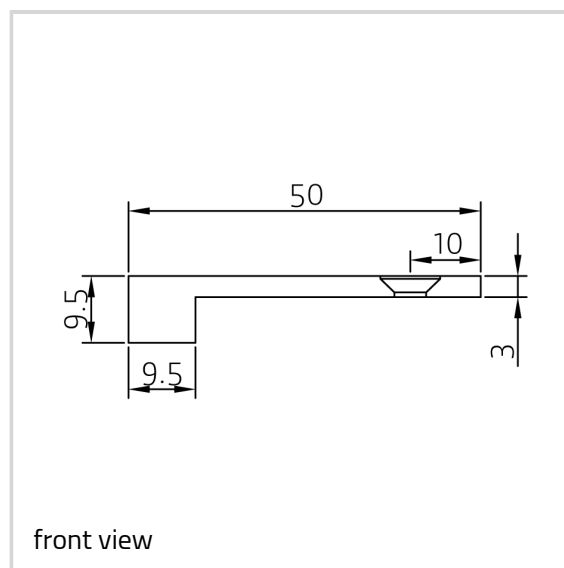

Edge Pull - Ref. 0079-50

Suitable for 18 mm thick profiles

Product features

- solid brass edge pulls for use on drawers and various door types
- simple modern design that will compliment any style of furniture
- available in standard 50 mm, 75 mm, 100 mm and 200 mm sizes
- various finishes including standard and PVD

Technical details

Attributes	Value
Knuckle diameter	9.5 mm
Overall length	50.0 mm
Screws	8.0 x 25.4 mm
Suitable profile size	18.0 mm

Note

Supplied with brass Pozi-drive head woodscrews.

Bespoke length and sizes prices on application.