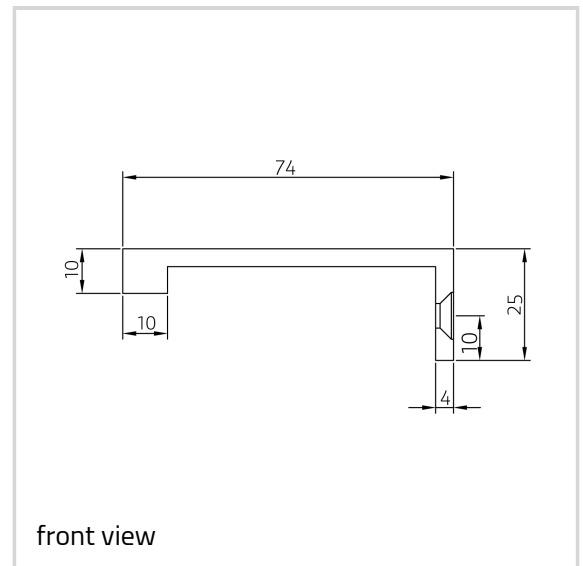

Edge Pull - Ref. 0085-100

Suitable for 44 mm thick profiles

Product features

- solid brass edge pulls for use on drawers and various door types
- simple modern design that will compliment any style of furniture
- available in standard 50 mm, 75 mm, 100 mm and 200 mm sizes
- various finishes including standard and PVD

Technical details

Attributes	Value
Knuckle diameter	10.0 mm
Overall length	100.0 mm
Screws	10.0 x 32.0 mm
Suitable profile size	44.0 mm

Note

Supplied with brass Pozi-drive head woodscrews.

Bespoke length and sizes prices on application.