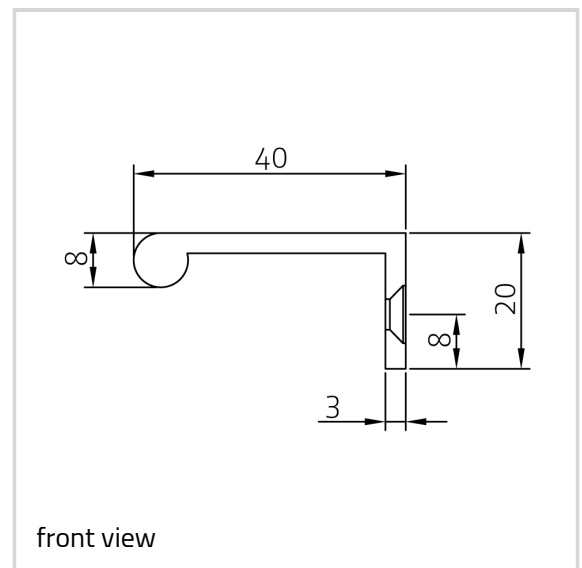

Edge Pull - Ref. 0082-200

Suitable for 18 mm thick profiles

Product features

- solid brass edge pulls for use on drawers and various door types
- simple modern design that will compliment any style of furniture
- available in standard 50 mm, 75 mm, 100 mm and 200 mm sizes
- various finishes including standard and PVD

Technical details

| Attributes | Value |
|-----------------------|---------------|
| Knuckle diameter | 8.0 mm |
| Overall length | 200.0 mm |
| Screws | 8.0 x 25.4 mm |
| Suitable profile size | 18.0 mm |

Note

Supplied with brass Pozi-drive head woodscrews.

Bespoke length and sizes prices on application.

Salt spray tested to over 1,000 hours.

Item

| | |
|------------|-------------------------|
| Finish(es) | Aged Brass (UK 501) |
| OF-NR. | UK 501 |
| VPE | Pack of 10 |
| DIN | without |
| Item No. | 0082-200.0 |
| Finish(es) | Antique Brass (UK 502) |
| OF-NR. | UK 502 |
| VPE | Pack of 10 |
| DIN | without |
| Item No. | 0082-200.0 |
| Finish(es) | Antique nickel (UK 503) |
| OF-NR. | UK 503 |
| VPE | Pack of 10 |
| DIN | without |
| Item No. | 0082-200.0 |
| Finish(es) | Black nickel (UK 504) |
| OF-NR. | UK 504 |
| VPE | Pack of 10 |
| DIN | without |
| Item No. | 0082-200.0 |
| Finish(es) | Copper Bronze (UK 505) |
| OF-NR. | UK 505 |
| VPE | Pack of 10 |
| DIN | without |
| Item No. | 0082-200.0 |
| Finish(es) | Copper (UK 506) |
| OF-NR. | UK 506 |
| VPE | Pack of 10 |
| DIN | without |
| Item No. | 0082-200.0 |
| Finish(es) | Honeycombe (UK 507) |
| OF-NR. | UK 507 |
| VPE | Pack of 10 |
| DIN | without |