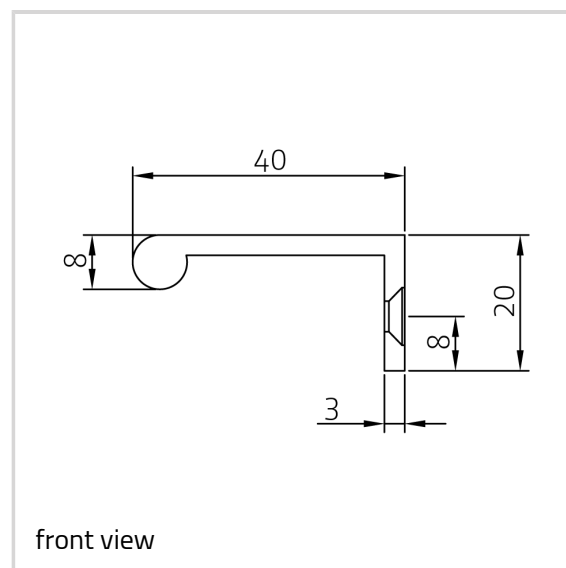

Edge Pull - Ref. 0082-50

Suitable for 18 mm thick profiles

Product features

- solid brass edge pulls for use on drawers and various door types
- simple modern design that will compliment any style of furniture
- available in standard 50 mm, 75 mm, 100 mm and 200 mm sizes
- various finishes including standard and PVD

Technical details

Attributes	Value
Knuckle diameter	8.0 mm
Overall length	50.0 mm
Screws	8.0 x 25.4 mm
Suitable profile size	18.0 mm

Note

Supplied with brass Pozi-drive head woodscrews.

Bespoke length and sizes prices on application.