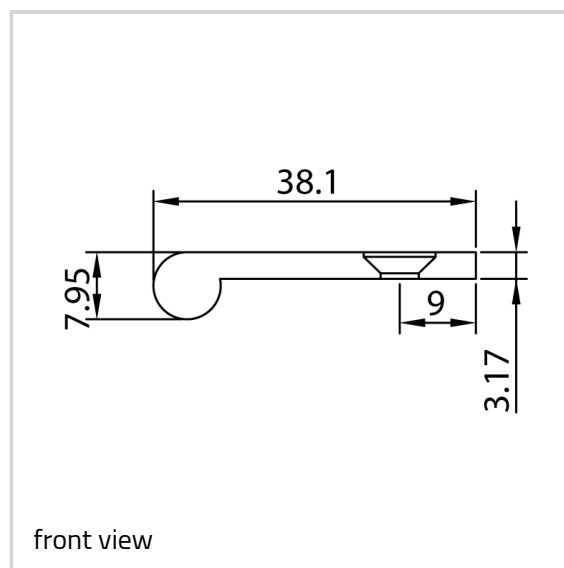

## Edge Pull - Ref. 0012-50

Suitable for 18 mm thick profiles

### Product features

- solid brass edge pulls for use on drawers and various door types
- simple modern design that will compliment any style of furniture
- available in standard 50 mm, 75 mm, 100 mm and 200 mm sizes
- various finishes including standard and PVD

### Technical details

Attributes	Value
Knuckle diameter	7.95 mm
Overall length	50.0 mm
Screws	8.0 x 25.4 mm
Suitable profile size	18.0 mm

### Note

Supplied with brass Pozi-drive head woodscrews.

Bespoke length and sizes prices on application.

Salt spray tested to over 1,000 hours.

Item

Finish(es)	Aged Brass (UK 501)
OF-NR.	UK 501
VPE	à 10 Pair
DIN	without
Item No.	0012-50.0
Finish(es)	Antique Brass (UK 502)
OF-NR.	UK 502
VPE	à 10 Pair
DIN	without
Item No.	0012-50.0
Finish(es)	Antique nickel (UK 503)
OF-NR.	UK 503
VPE	à 10 Pair
DIN	without
Item No.	0012-50.0
Finish(es)	Black nickel (UK 504)
OF-NR.	UK 504
VPE	à 10 Pair
DIN	without
Item No.	0012-50.0
Finish(es)	Copper Bronze (UK 505)
OF-NR.	UK 505
VPE	à 10 Pair
DIN	without
Item No.	0012-50.0
Finish(es)	Copper (UK 506)
OF-NR.	UK 506
VPE	à 10 Pair
DIN	without
Item No.	0012-50.0
Finish(es)	Honeycombe (UK 507)
OF-NR.	UK 507
VPE	à 10 Pair
DIN	without