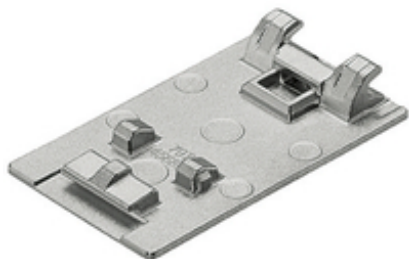

Product details

CRISTALLO adhesion plate, glue-on, rectangular, for Glass / mirror

Part number	70T4568C
Item number	02794923
Colour / finish	sand grey + matt nickel plated
Packaging quantity	25 / 125
Weight per 1,000 Pcs in kg	29.77
EAN code	9009494300444
UPC code	

Technical attributes

Attribute	Value
Adhesion plate type	CRISTALLO adhesion plate
door material	Glass / mirror
Material	Zinc
Colour / finish	matt-nickel plated
Adhesion plate fixing	glue-on
adhesion plate system	CLIP top BLUMOTION
Form	rectangular
Length	52
Height	8.28
Item package	1 piece
packaging	Commercial packing
superficial structure	sandblasted