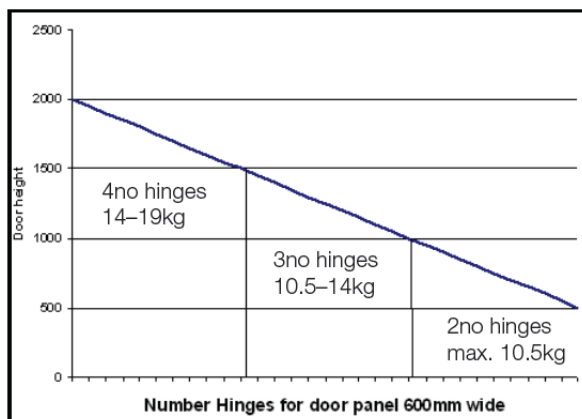

K6100 Concealed Hinge

- 72 x 14 x 16mm fully concealed hinge
- Adjustable on 3 axis
- Minimum door leaf thickness 18mm
- Maximum door leaf weight 19kg (4no hinges)
- Maximum door leaf height 1950mm
- Non-handed
- Zamak body
- Hardened steel pins
- Teflon bearing surfaces
- Installation jig and template: K61 TEMPLATE & HINGE JIG
- Finishes (covers) Panone 877c, RAL 9011 (black)