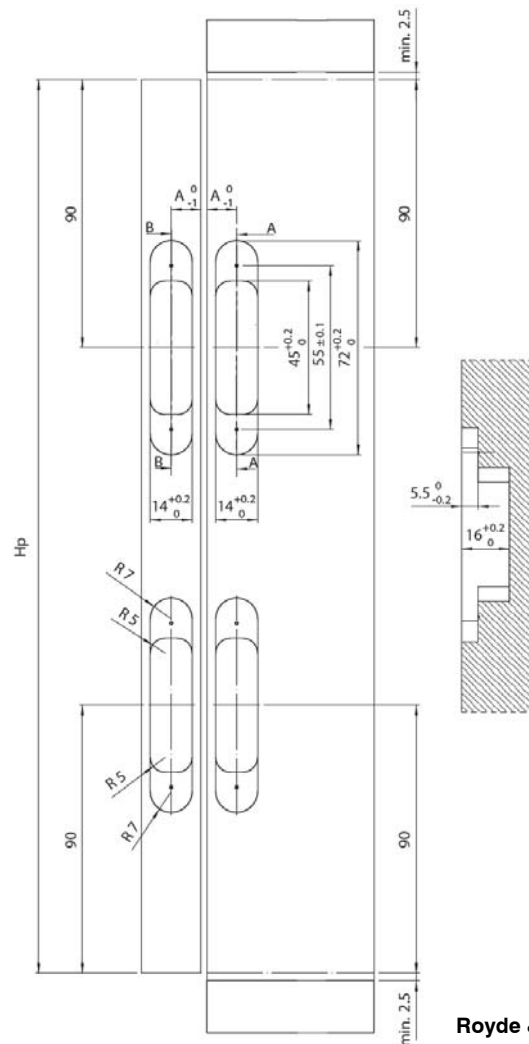

K6100 Concealed Hinge

- 72 x 14 x 16mm fully concealed hinge
- Adjustable on 3 axis
- Minimum door leaf thickness 18mm
- Maximum door leaf weight 19kg (4no hinges)
- Maximum door leaf height 1950mm
- Non-handed
- Zamak body
- Hardened steel pins
- Teflon bearing surfaces
- Installation jig and template: K61 TEMPLATE & HINGE JIG
- Finishes (covers) Panone 877c, RAL 9011 (black)