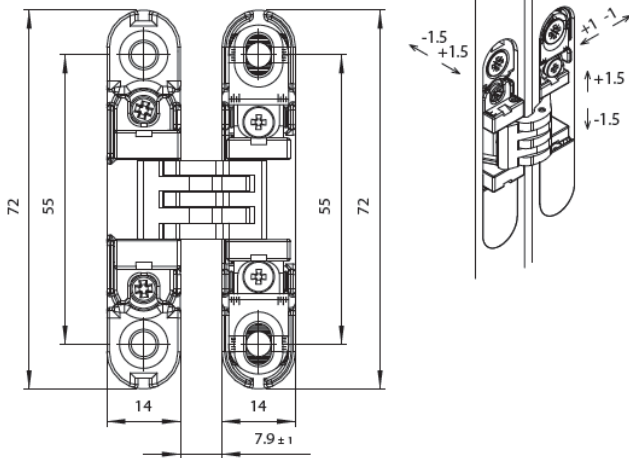

K6100 Concealed Hinge

- 72 x 14 x 16mm fully concealed hinge
- Adjustable on 3 axis
- Minimum door leaf thickness 18mm
- Maximum door leaf weight 19kg (4no hinges)
- Maximum door leaf height 1950mm
- Non-handed
- Zamak body
- Hardened steel pins
- Teflon bearing surfaces
- Installation jig and template: K61 TEMPLATE & HINGE JIG
- Finishes (covers) Panone 877c, RAL 9011 (black)