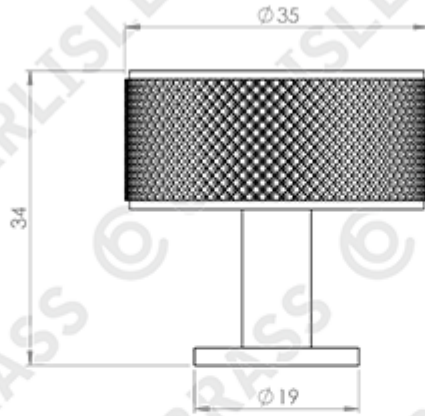

FTD Knurled Radio Knob Range

Product Images

Description

Part of our knurled cabinet collection, manufactured from solid brass, each piece is precision engineered to add texture to an iconic industrial design. Works perfectly with various interior design styles including industrial, modern, transitional, and contemporary. Matching cupboard pull handle, knob

and T-bar knob available.

Technical Details

CARLISLE BRASS
FTD703

This drawing is the property of Carlisle Brass Limited, all design rights reserved

Specification

Additional Information

SKU	FTD703 Range
Brands	Carlisle Brass
Technical	4
Line Drawings	FTD703.PDF