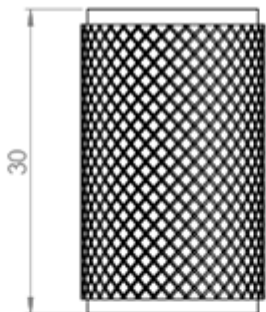

design styles including industrial, modern, transitional, and contemporary. Matching cupboard pull handle and T Bar cupboard knob available

Technical Details

CARLISLE BRASS
FTD702

This drawing is the property of Carlisle Brass Limited, all design rights reserved