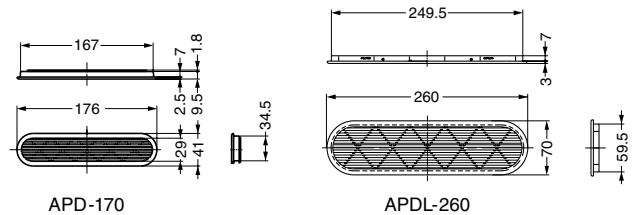

VENTILATOR

APD-170, APDL-260

Cut Out Dimensions

Item Code	Item Name	Material	Finish/Colour	Max. Exhaust Area	Weight	Box	Carton
210-030-034	APD-170CR	ABS	Chrome	≈ 1700 mm ²	22 g	40 pcs	320 pcs
210-030-035	APD-170I	ABS	Ivory	≈ 1700 mm ²	22 g	40 pcs	320 pcs
210-030-036	APD-170B	ABS	Black	≈ 1700 mm ²	22 g	40 pcs	320 pcs
210-030-037	APD-170BR	ABS	Brown	≈ 1700 mm ²	22 g	40 pcs	320 pcs
210-030-004	APDL-260I	ABS	Ivory	≈ 4650 mm ²	60 g	10 pcs	80 pcs
210-030-005	APDL-260B	ABS	Black	≈ 4650 mm ²	60 g	10 pcs	80 pcs
210-030-006	APDL-260BR	ABS	Brown	≈ 4650 mm ²	60 g	10 pcs	80 pcs

MISCELLANEOUS

VENTILATOR

APK-250, APKL-310

Cut Out Dimensions

Item Code	Item Name	Material	Finish/Colour	Max. Exhaust Area	Weight	Box	Carton
210-030-026	APK-250CR	ABS	Chrome	≈ 6580 mm ²	57 g	20 pcs	160 pcs
210-030-027	APK-250I	ABS	Ivory	≈ 6580 mm ²	57 g	20 pcs	160 pcs
210-030-028	APK-250B	ABS	Black	≈ 6580 mm ²	57 g	20 pcs	160 pcs
210-030-029	APK-250BR	ABS	Brown	≈ 6580 mm ²	57 g	20 pcs	160 pcs
210-030-007	APKL-310I	ABS	Ivory	≈ 9800 mm ²	100 g	10 pcs	80 pcs
210-030-008	APKL-310B	ABS	Black	≈ 9800 mm ²	100 g	10 pcs	80 pcs
210-030-009	APKL-310BR	ABS	Brown	≈ 9800 mm ²	100 g	10 pcs	80 pcs