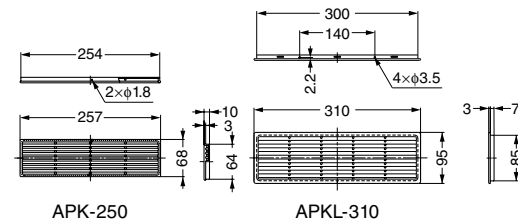

VENTILATOR

APD-170, APDL-260

Cut Out Dimensions

Item Code	Item Name	Material	Finish/Colour	Max. Exhaust Area	Weight	Box	Carton
210-030-034	APD-170CR	ABS	Chrome	≈ 1700 mm ²	22 g	40 pcs	320 pcs
210-030-035	APD-170I	ABS	Ivory	≈ 1700 mm ²	22 g	40 pcs	320 pcs
210-030-036	APD-170B	ABS	Black	≈ 1700 mm ²	22 g	40 pcs	320 pcs
210-030-037	APD-170BR	ABS	Brown	≈ 1700 mm ²	22 g	40 pcs	320 pcs
210-030-004	APDL-260I	ABS	Ivory	≈ 4650 mm ²	60 g	10 pcs	80 pcs
210-030-005	APDL-260B	ABS	Black	≈ 4650 mm ²	60 g	10 pcs	80 pcs
210-030-006	APDL-260BR	ABS	Brown	≈ 4650 mm ²	60 g	10 pcs	80 pcs

MISCELLANEOUS

VENTILATOR

APK-250, APKL-310

Cut Out Dimensions

Item Code	Item Name	Material	Finish/Colour	Max. Exhaust Area	Weight	Box	Carton
210-030-026	APK-250CR	ABS	Chrome	≈ 6580 mm ²	57 g	20 pcs	160 pcs
210-030-027	APK-250I	ABS	Ivory	≈ 6580 mm ²	57 g	20 pcs	160 pcs
210-030-028	APK-250B	ABS	Black	≈ 6580 mm ²	57 g	20 pcs	160 pcs
210-030-029	APK-250BR	ABS	Brown	≈ 6580 mm ²	57 g	20 pcs	160 pcs
210-030-007	APKL-310I	ABS	Ivory	≈ 9800 mm ²	100 g	10 pcs	80 pcs
210-030-008	APKL-310B	ABS	Black	≈ 9800 mm ²	100 g	10 pcs	80 pcs
210-030-009	APKL-310BR	ABS	Brown	≈ 9800 mm ²	100 g	10 pcs	80 pcs