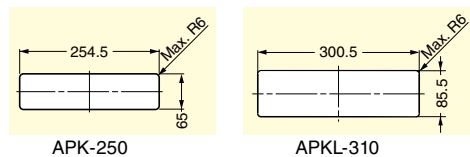

VENTILATOR

APD-170, APDL-260

Cut Out Dimensions

Item Code	Item Name	Material	Finish/Colour	Max. Exhaust Area	Weight	Box	Carton
210-030-034	APD-170CR	ABS	Chrome	≈ 1700 mm ²	22 g	40 pcs	320 pcs
210-030-035	APD-170I	ABS	Ivory	≈ 1700 mm ²	22 g	40 pcs	320 pcs
210-030-036	APD-170B	ABS	Black	≈ 1700 mm ²	22 g	40 pcs	320 pcs
210-030-037	APD-170BR	ABS	Brown	≈ 1700 mm ²	22 g	40 pcs	320 pcs
210-030-004	APDL-260I	ABS	Ivory	≈ 4650 mm ²	60 g	10 pcs	80 pcs
210-030-005	APDL-260B	ABS	Black	≈ 4650 mm ²	60 g	10 pcs	80 pcs
210-030-006	APDL-260BR	ABS	Brown	≈ 4650 mm ²	60 g	10 pcs	80 pcs

MISCELLANEOUS

VENTILATOR

APK-250, APKL-310

Cut Out Dimensions

Item Code	Item Name	Material	Finish/Colour	Max. Exhaust Area	Weight	Box	Carton
210-030-026	APK-250CR	ABS	Chrome	≈ 6580 mm ²	57 g	20 pcs	160 pcs
210-030-027	APK-250I	ABS	Ivory	≈ 6580 mm ²	57 g	20 pcs	160 pcs
210-030-028	APK-250B	ABS	Black	≈ 6580 mm ²	57 g	20 pcs	160 pcs
210-030-029	APK-250BR	ABS	Brown	≈ 6580 mm ²	57 g	20 pcs	160 pcs
210-030-007	APKL-310I	ABS	Ivory	≈ 9800 mm ²	100 g	10 pcs	80 pcs
210-030-008	APKL-310B	ABS	Black	≈ 9800 mm ²	100 g	10 pcs	80 pcs
210-030-009	APKL-310BR	ABS	Brown	≈ 9800 mm ²	100 g	10 pcs	80 pcs