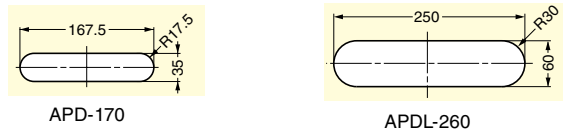

VENTILATOR

APD-170, APDL-260

Cut Out Dimensions

Item Code	Item Name	Material	Finish/Colour	Max. Exhaust Area	Weight	Box	Carton
210-030-034	APD-170CR	ABS	Chrome	≈ 1700 mm ²	22 g	40 pcs	320 pcs
210-030-035	APD-170I	ABS	Ivory	≈ 1700 mm ²	22 g	40 pcs	320 pcs
210-030-036	APD-170B	ABS	Black	≈ 1700 mm ²	22 g	40 pcs	320 pcs
210-030-037	APD-170BR	ABS	Brown	≈ 1700 mm ²	22 g	40 pcs	320 pcs
210-030-004	APDL-260I	ABS	Ivory	≈ 4650 mm ²	60 g	10 pcs	80 pcs
210-030-005	APDL-260B	ABS	Black	≈ 4650 mm ²	60 g	10 pcs	80 pcs
210-030-006	APDL-260BR	ABS	Brown	≈ 4650 mm ²	60 g	10 pcs	80 pcs

MISCELLANEOUS

VENTILATOR

APK-250, APKL-310

Cut Out Dimensions

Item Code	Item Name	Material	Finish/Colour	Max. Exhaust Area	Weight	Box	Carton
210-030-026	APK-250CR	ABS	Chrome	≈ 6580 mm ²	57 g	20 pcs	160 pcs
210-030-027	APK-250I	ABS	Ivory	≈ 6580 mm ²	57 g	20 pcs	160 pcs
210-030-028	APK-250B	ABS	Black	≈ 6580 mm ²	57 g	20 pcs	160 pcs
210-030-029	APK-250BR	ABS	Brown	≈ 6580 mm ²	57 g	20 pcs	160 pcs
210-030-007	APKL-310I	ABS	Ivory	≈ 9800 mm ²	100 g	10 pcs	80 pcs
210-030-008	APKL-310B	ABS	Black	≈ 9800 mm ²	100 g	10 pcs	80 pcs
210-030-009	APKL-310BR	ABS	Brown	≈ 9800 mm ²	100 g	10 pcs	80 pcs