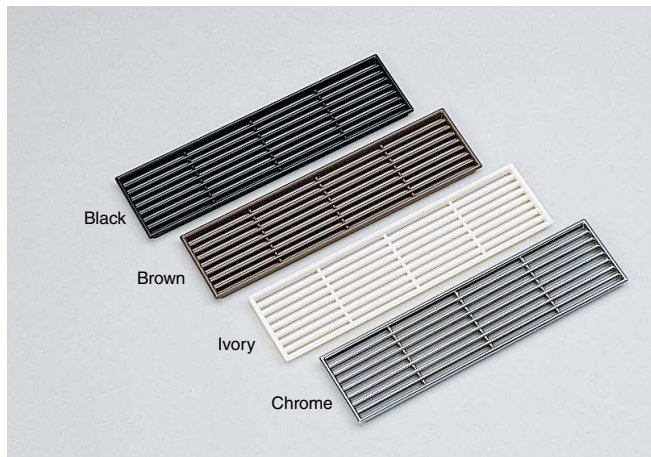

VENTILATOR

APD-170, APDL-260

Cut Out Dimensions

Item Code	Item Name	Material	Finish/Colour	Max. Exhaust Area	Weight	Box	Carton
210-030-034	APD-170CR	ABS	Chrome	≈ 1700 mm ²	22 g	40 pcs	320 pcs
210-030-035	APD-170I	ABS	Ivory	≈ 1700 mm ²	22 g	40 pcs	320 pcs
210-030-036	APD-170B	ABS	Black	≈ 1700 mm ²	22 g	40 pcs	320 pcs
210-030-037	APD-170BR	ABS	Brown	≈ 1700 mm ²	22 g	40 pcs	320 pcs
210-030-004	APDL-260I	ABS	Ivory	≈ 4650 mm ²	60 g	10 pcs	80 pcs
210-030-005	APDL-260B	ABS	Black	≈ 4650 mm ²	60 g	10 pcs	80 pcs
210-030-006	APDL-260BR	ABS	Brown	≈ 4650 mm ²	60 g	10 pcs	80 pcs

MISCELLANEOUS

VENTILATOR

APK-250, APKL-310

Cut Out Dimensions

Item Code	Item Name	Material	Finish/Colour	Max. Exhaust Area	Weight	Box	Carton
210-030-026	APK-250CR	ABS	Chrome	≈ 6580 mm ²	57 g	20 pcs	160 pcs
210-030-027	APK-250I	ABS	Ivory	≈ 6580 mm ²	57 g	20 pcs	160 pcs
210-030-028	APK-250B	ABS	Black	≈ 6580 mm ²	57 g	20 pcs	160 pcs
210-030-029	APK-250BR	ABS	Brown	≈ 6580 mm ²	57 g	20 pcs	160 pcs
210-030-007	APKL-310I	ABS	Ivory	≈ 9800 mm ²	100 g	10 pcs	80 pcs
210-030-008	APKL-310B	ABS	Black	≈ 9800 mm ²	100 g	10 pcs	80 pcs
210-030-009	APKL-310BR	ABS	Brown	≈ 9800 mm ²	100 g	10 pcs	80 pcs