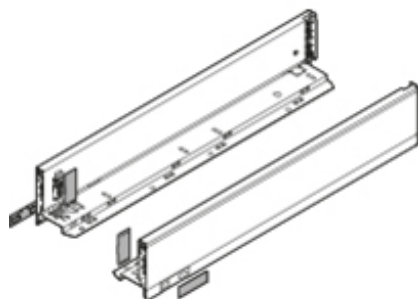

Product details

LEGRABOX drawer side, height M (90.5 mm), NL=650 mm, right+left

| | |
|----------------------------|-----------------|
| Part number | 770M6502S |
| Item number | 08777716 |
| Colour / finish | Orion grey matt |
| Packaging quantity | 1 / 6 |
| Weight per 1,000 Pcs in kg | 2,160.32 |
| EAN code | 9009494087222 |
| UPC code | |

Technical attributes

| Attribute | Value |
|--|--|
| type of Box | LEGRABOX drawer side |
| Material | Steel |
| Drawer side height | M (90.5 mm) |
| Design | plain |
| Nominal Length | 650 |
| connection drawer side to frontal | Front fixing bracket |
| connection drawer side to back | Clip on (steel back or wooden back fixing bracket) |
| length of drawer side hat (internal drawer length) | 639.8 |
| install.dim.drawer side(inn.carc.depth till outer base edge) | 17 |
| Height adjustment | Yes |
| fixing of base to drawer side | prong connection or screw-on |
| Bottom thickness | 16 |
| finish of drawer side | Orion grey matt |
| finish of back fixing bracket | Orion grey matt |
| stay-open stop | No |
| minimum internal cabinet depth | 653 |
| additions | ZA7.070 outer cover caps enclosed |
| additions | ZA7.570 inner cover caps enclosed |
| Item package | right+left |
| packaging | Commercial packing |
| drawer type | Full extension |
| Dynamic load bearing drawer side/drawer profile | 40 |