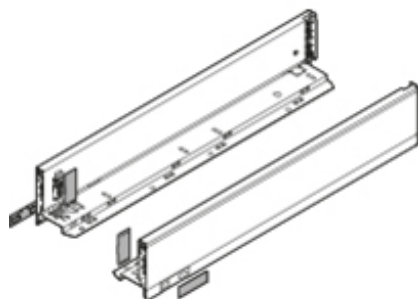

Product details

LEGRABOX drawer side, height M (90.5 mm), NL=550 mm, right+left

Part number	770M5502I
Item number	09924108
Colour / finish	Brushed lacquered stainless steel
Packaging quantity	1 / 6
Weight per 1,000 Pcs in kg	1,827.5
EAN code	9009494048186
UPC code	

Technical attributes

Attribute	Value
type of Box	LEGRABOX drawer side
Material	Stainless steel (Inox)
Drawer side height	M (90.5 mm)
Design	plain
Nominal Length	550
connection drawer side to frontal	Front fixing bracket
connection drawer side to back	Clip on (steel back or wooden back fixing bracket)
length of drawer side hat (internal drawer length)	539.8
install.dim.drawer side(inn.carc.depth till outer base edge)	17
Height adjustment	Yes
fixing of base to drawer side	prong connection or screw-on
Bottom thickness	16
finish of drawer side	Stainless steel longside brushed lacquered
finish of back fixing bracket	Orion grey matt
stay-open stop	No
minimum internal cabinet depth	553
additions	ZA7.070 outer cover caps enclosed
additions	ZA7.570 inner cover caps enclosed
Item package	right+left
packaging	Commercial packing
drawer type	Full extension
Dynamic load bearing drawer side/drawer profile	40