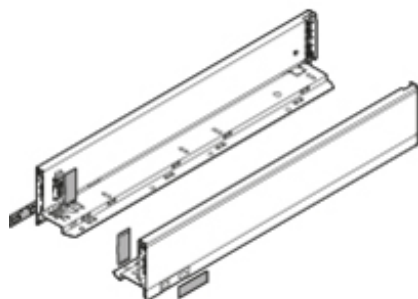

Product details

LEGRABOX drawer side, height M (90.5 mm), NL=500 mm, right+left

Part number	770M5002I
Item number	09913559
Colour / finish	Brushed lacquered stainless steel
Packaging quantity	1 / 6
Weight per 1,000 Pcs in kg	1,710.97
EAN code	9009494048179
UPC code	

Technical attributes

Attribute	Value
type of Box	LEGRABOX drawer side
Material	Stainless steel (Inox)
Drawer side height	M (90.5 mm)
Design	plain
Nominal Length	500
connection drawer side to frontal	Front fixing bracket
connection drawer side to back	Clip on (steel back or wooden back fixing bracket)
length of drawer side hat (internal drawer length)	489.8
install.dim.drawer side(inn.carc.depth till outer base edge)	17
Height adjustment	Yes
fixing of base to drawer side	prong connection or screw-on
Bottom thickness	16
finish of drawer side	Stainless steel longside brushed lacquered
finish of back fixing bracket	Orion grey matt
stay-open stop	No
minimum internal cabinet depth	503
additions	ZA7.070 outer cover caps enclosed
additions	ZA7.570 inner cover caps enclosed
Item package	right+left
packaging	Commercial packing
drawer type	Full extension
Dynamic load bearing drawer side/drawer profile	40