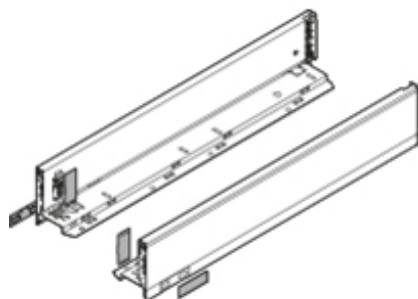

## Product details

LEGRABOX drawer side, height M (90.5 mm), NL=400 mm, right+left

Part number	770M4002I
Item number	09901658
Colour / finish	Brushed lacquered stainless steel
Packaging quantity	1 / 6
Weight per 1,000 Pcs in kg	1,411.1
EAN code	9009494048155
UPC code	

## Technical attributes

Attribute	Value
type of Box	LEGRABOX drawer side
Material	Stainless steel (Inox)
Drawer side height	M (90.5 mm)
Design	plain
Nominal Length	400
connection drawer side to frontal	Front fixing bracket
connection drawer side to back	Clip on (steel back or wooden back fixing bracket)
length of drawer side hat (internal drawer length)	389.8
install.dim.drawer side(inn.carc.depth till outer base edge)	17
Height adjustment	Yes
fixing of base to drawer side	prong connection or screw-on
Bottom thickness	16
finish of drawer side	Stainless steel longside brushed lacquered
finish of back fixing bracket	Orion grey matt
stay-open stop	No
minimum internal cabinet depth	403
additions	ZA7.070 outer cover caps enclosed
additions	ZA7.570 inner cover caps enclosed
Item package	right+left
packaging	Commercial packing
drawer type	Full extension
Dynamic load bearing drawer side/drawer profile	40