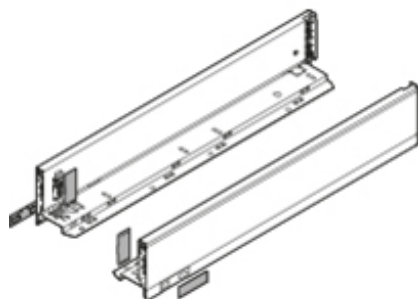

Product details

LEGRABOX drawer side, height M (90.5 mm), NL=350 mm, right+left

Part number	770M3502S
Item number	08232508
Colour / finish	Orion grey matt
Packaging quantity	1 / 6
Weight per 1,000 Pcs in kg	1,257.76
EAN code	9009494046977
UPC code	

Technical attributes

Attribute	Value
type of Box	LEGRABOX drawer side
Material	Steel
Drawer side height	M (90.5 mm)
Design	plain
Nominal Length	350
connection drawer side to frontal	Front fixing bracket
connection drawer side to back	Clip on (steel back or wooden back fixing bracket)
length of drawer side hat (internal drawer length)	339.8
install.dim.drawer side(inn.carc.depth till outer base edge)	17
Height adjustment	Yes
fixing of base to drawer side	prong connection or screw-on
Bottom thickness	16
finish of drawer side	Orion grey matt
finish of back fixing bracket	Orion grey matt
stay-open stop	No
minimum internal cabinet depth	353
additions	ZA7.070 outer cover caps enclosed
additions	ZA7.570 inner cover caps enclosed
Item package	right+left
packaging	Commercial packing
drawer type	Full extension
Dynamic load bearing drawer side/drawer profile	40