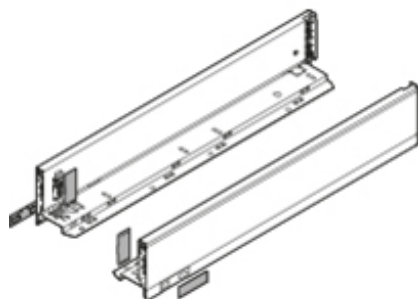

Product details

LEGRABOX drawer side, height M (90.5 mm), NL=350 mm, right+left

Part number	770M3502I
Item number	09900227
Colour / finish	Brushed lacquered stainless steel
Packaging quantity	1 / 6
Weight per 1,000 Pcs in kg	1,239.4
EAN code	9009494048148
UPC code	

Technical attributes

Attribute	Value
type of Box	LEGRABOX drawer side
Material	Stainless steel (Inox)
Drawer side height	M (90.5 mm)
Design	plain
Nominal Length	350
connection drawer side to frontal	Front fixing bracket
connection drawer side to back	Clip on (steel back or wooden back fixing bracket)
length of drawer side hat (internal drawer length)	339.8
install.dim.drawer side(inn.carc.depth till outer base edge)	17
Height adjustment	Yes
fixing of base to drawer side	prong connection or screw-on
Bottom thickness	16
finish of drawer side	Stainless steel longside brushed lacquered
finish of back fixing bracket	Orion grey matt
stay-open stop	No
minimum internal cabinet depth	353
additions	ZA7.070 outer cover caps enclosed
additions	ZA7.570 inner cover caps enclosed
Item package	right+left
packaging	Commercial packing
drawer type	Full extension
Dynamic load bearing drawer side/drawer profile	40