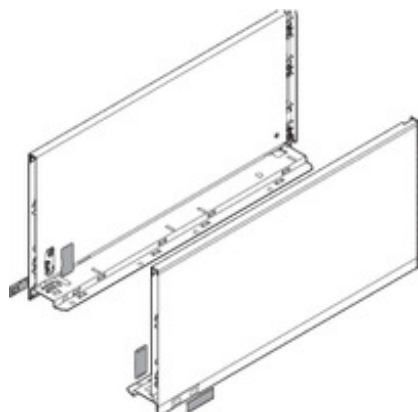

## Product details

LEGRABOX drawer side, height F (241.0 mm), NL=600 mm, right+left, for LEGRABOX pure

Part number	770F6002I
Item number	01351203
Colour / finish	Brushed lacquered stainless steel
Packaging quantity	1 / 3
Weight per 1,000 Pcs in kg	3,887.7
EAN code	9009494048377
UPC code	

## Technical attributes

Attribute	Value
type of Box	LEGRABOX drawer side
Material	Stainless steel (Inox)
Drawer side height	F (241.0 mm)
Design option	pure
Design	plain
Nominal Length	600
connection drawer side to frontal	Front fixing bracket
connection drawer side to back	Clip on (steel back or wooden back fixing bracket)
length of drawer side hat (internal drawer length)	589.8
install.dim.drawer side(inn.carc.depth till outer base edge)	17
Height adjustment	Yes
fixing of base to drawer side	prong connection or screw-on
Bottom thickness	16
finish of drawer side	Stainless steel longside brushed lacquered
finish of back fixing bracket	Orion grey matt
stay-open stop	No
minimum internal cabinet depth	603
additions	ZA7.070 outer cover caps enclosed
additions	ZA7.570 inner cover caps enclosed
Item package	right+left
packaging	Commercial packing
drawer type	Full extension
Dynamic load bearing drawer side/drawer profile	40