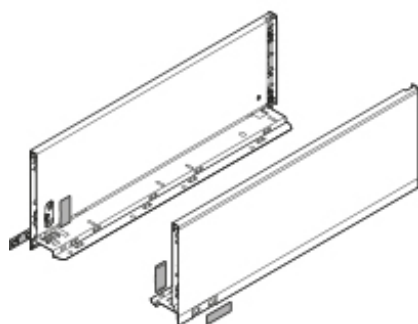

Product details

LEGRABOX drawer side, height C (177.0 mm), NL=650 mm, right+left, for LEGRABOX pure

Part number	770C6502S
Item number	07790076
Colour / finish	Orion grey matt
Packaging quantity	1 / 3
Weight per 1,000 Pcs in kg	3,353.91
EAN code	9009494087369
UPC code	

Technical attributes

Attribute	Value
type of Box	LEGRABOX drawer side
Material	Steel
Drawer side height	C (177.0 mm)
Design option	pure
Design	plain
Nominal Length	650
connection drawer side to frontal	Front fixing bracket
connection drawer side to back	Clip on (steel back or wooden back fixing bracket)
length of drawer side hat (internal drawer length)	639.8
install.dim.drawer side(inn.carc.depth till outer base edge)	17
Height adjustment	Yes
fixing of base to drawer side	prong connection or screw-on
Bottom thickness	16
finish of drawer side	Orion grey matt
finish of back fixing bracket	Orion grey matt
stay-open stop	No
minimum internal cabinet depth	653
additions	ZA7.070 outer cover caps enclosed
additions	ZA7.570 inner cover caps enclosed
Item package	right+left
packaging	Commercial packing
drawer type	Full extension
Dynamic load bearing drawer side/drawer profile	40