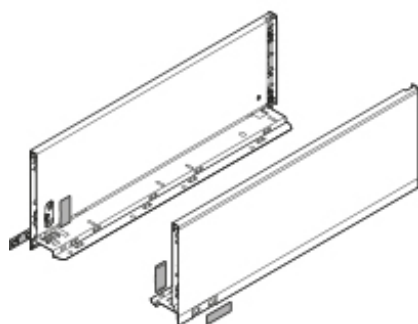

Product details

LEGRABOX drawer side, height C (177.0 mm), NL=550 mm, right+left, for LEGRABOX pure

Part number	770C5502I
Item number	09804991
Colour / finish	Brushed lacquered stainless steel
Packaging quantity	1 / 6
Weight per 1,000 Pcs in kg	2,858.81
EAN code	9009494048100
UPC code	

Technical attributes

Attribute	Value
type of Box	LEGRABOX drawer side
Material	Stainless steel (Inox)
Drawer side height	C (177.0 mm)
Design option	pure
Design	plain
Nominal Length	550
connection drawer side to frontal	Front fixing bracket
connection drawer side to back	Clip on (steel back or wooden back fixing bracket)
length of drawer side hat (internal drawer length)	539.8
install.dim.drawer side(inn.carc.depth till outer base edge)	17
Height adjustment	Yes
fixing of base to drawer side	prong connection or screw-on
Bottom thickness	16
finish of drawer side	Stainless steel longside brushed lacquered
finish of back fixing bracket	Orion grey matt
stay-open stop	No
minimum internal cabinet depth	553
additions	ZA7.070 outer cover caps enclosed
additions	ZA7.570 inner cover caps enclosed
Item package	right+left
packaging	Commercial packing
drawer type	Full extension
Dynamic load bearing drawer side/drawer profile	40