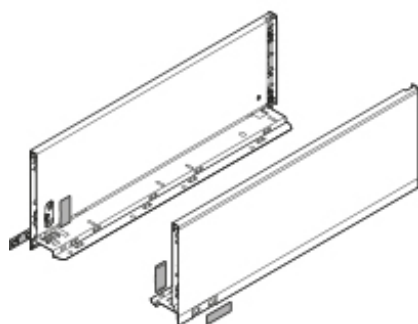

## Product details

LEGRABOX drawer side, height C (177.0 mm), NL=500 mm, right+left, for LEGRABOX pure

Part number	770C5002I
Item number	09782673
Colour / finish	Brushed lacquered stainless steel
Packaging quantity	1 / 6
Weight per 1,000 Pcs in kg	2,633.53
EAN code	9009494048070
UPC code	

## Technical attributes

Attribute	Value
type of Box	LEGRABOX drawer side
Material	Stainless steel (Inox)
Drawer side height	C (177.0 mm)
Design option	pure
Design	plain
Nominal Length	500
connection drawer side to frontal	Front fixing bracket
connection drawer side to back	Clip on (steel back or wooden back fixing bracket)
length of drawer side hat (internal drawer length)	489.8
install.dim.drawer side(inn.carc.depth till outer base edge)	17
Height adjustment	Yes
fixing of base to drawer side	prong connection or screw-on
Bottom thickness	16
finish of drawer side	Stainless steel longside brushed lacquered
finish of back fixing bracket	Orion grey matt
stay-open stop	No
minimum internal cabinet depth	503
additions	ZA7.070 outer cover caps enclosed
additions	ZA7.570 inner cover caps enclosed
Item package	right+left
packaging	Commercial packing
drawer type	Full extension
Dynamic load bearing drawer side/drawer profile	40