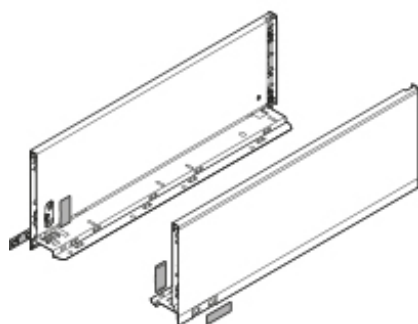

Product details

LEGRABOX drawer side, height C (177.0 mm), NL=450 mm, right+left, for LEGRABOX pure

Part number	770C4502I
Item number	09778477
Colour / finish	Brushed lacquered stainless steel
Packaging quantity	1 / 6
Weight per 1,000 Pcs in kg	2,405.65
EAN code	9009494048063
UPC code	

Technical attributes

Attribute	Value
type of Box	LEGRABOX drawer side
Material	Stainless steel (Inox)
Drawer side height	C (177.0 mm)
Design option	pure
Design	plain
Nominal Length	450
connection drawer side to frontal	Front fixing bracket
connection drawer side to back	Clip on (steel back or wooden back fixing bracket)
length of drawer side hat (internal drawer length)	439.8
install.dim.drawer side(inn.carc.depth till outer base edge)	17
Height adjustment	Yes
fixing of base to drawer side	prong connection or screw-on
Bottom thickness	16
finish of drawer side	Stainless steel longside brushed lacquered
finish of back fixing bracket	Orion grey matt
stay-open stop	No
minimum internal cabinet depth	453
additions	ZA7.070 outer cover caps enclosed
additions	ZA7.570 inner cover caps enclosed
Item package	right+left
packaging	Commercial packing
drawer type	Full extension
Dynamic load bearing drawer side/drawer profile	40