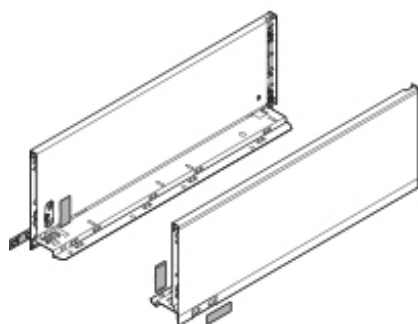

Product details

LEGRABOX drawer side, height C (177.0 mm), NL=400 mm, right+left, for LEGRABOX pure

Part number	770C4002S
Item number	08858929
Colour / finish	Orion grey matt
Packaging quantity	1 / 6
Weight per 1,000 Pcs in kg	2,230.99
EAN code	9009494047462
UPC code	

Technical attributes

Attribute	Value
type of Box	LEGRABOX drawer side
Material	Steel
Drawer side height	C (177.0 mm)
Design option	pure
Design	plain
Nominal Length	400
connection drawer side to frontal	Front fixing bracket
connection drawer side to back	Clip on (steel back or wooden back fixing bracket)
length of drawer side hat (internal drawer length)	389.8
install.dim.drawer side(inn.carc.depth till outer base edge)	17
Height adjustment	Yes
fixing of base to drawer side	prong connection or screw-on
Bottom thickness	16
finish of drawer side	Orion grey matt
finish of back fixing bracket	Orion grey matt
stay-open stop	No
minimum internal cabinet depth	403
additions	ZA7.070 outer cover caps enclosed
additions	ZA7.570 inner cover caps enclosed
Item package	right+left
packaging	Commercial packing
drawer type	Full extension
Dynamic load bearing drawer side/drawer profile	40