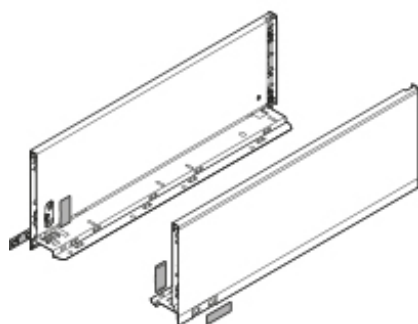

Product details

LEGRABOX drawer side, height C (177.0 mm), NL=350 mm, right+left, for LEGRABOX pure

Part number	770C3502I
Item number	09758672
Colour / finish	Brushed lacquered stainless steel
Packaging quantity	1 / 6
Weight per 1,000 Pcs in kg	2,005.91
EAN code	9009494048049
UPC code	

Technical attributes

Attribute	Value
type of Box	LEGRABOX drawer side
Material	Stainless steel (Inox)
Drawer side height	C (177.0 mm)
Design option	pure
Design	plain
Nominal Length	350
connection drawer side to frontal	Front fixing bracket
connection drawer side to back	Clip on (steel back or wooden back fixing bracket)
length of drawer side hat (internal drawer length)	339.8
install.dim.drawer side(inn.carc.depth till outer base edge)	17
Height adjustment	Yes
fixing of base to drawer side	prong connection or screw-on
Bottom thickness	16
finish of drawer side	Stainless steel longside brushed lacquered
finish of back fixing bracket	Orion grey matt
stay-open stop	No
minimum internal cabinet depth	353
additions	ZA7.070 outer cover caps enclosed
additions	ZA7.570 inner cover caps enclosed
Item package	right+left
packaging	Commercial packing
drawer type	Full extension
Dynamic load bearing drawer side/drawer profile	40