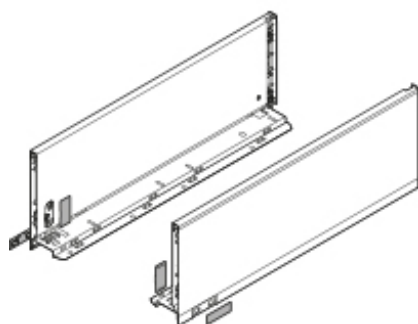

Product details

LEGRABOX drawer side, height C (177.0 mm), NL=270 mm, right+left, for LEGRABOX pure

Part number	770C2702S
Item number	08762565
Colour / finish	Orion grey matt
Packaging quantity	1 / 6
Weight per 1,000 Pcs in kg	1,676.11
EAN code	9009494047370
UPC code	

Technical attributes

Attribute	Value
type of Box	LEGRABOX drawer side
Material	Steel
Drawer side height	C (177.0 mm)
Design option	pure
Design	plain
Nominal Length	270
connection drawer side to frontal	Front fixing bracket
connection drawer side to back	Clip on (steel back or wooden back fixing bracket)
length of drawer side hat (internal drawer length)	259.8
install.dim.drawer side(inn.carc.depth till outer base edge)	17
Height adjustment	Yes
fixing of base to drawer side	prong connection or screw-on
Bottom thickness	16
finish of drawer side	Orion grey matt
finish of back fixing bracket	Orion grey matt
stay-open stop	No
minimum internal cabinet depth	273
additions	ZA7.070 outer cover caps enclosed
additions	ZA7.570 inner cover caps enclosed
Item package	right+left
packaging	Commercial packing
drawer type	Full extension
Dynamic load bearing drawer side/drawer profile	40