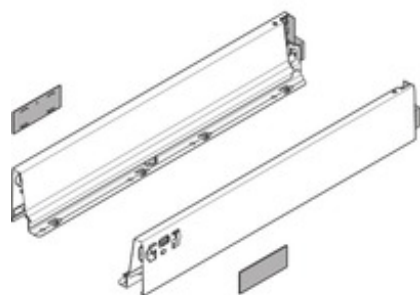

Product details

TANDEMBOX drawer side, height M (83 mm), NL=650 mm, right+left, for TANDEMBOX intivo/antaro

Part number	378M6502SA
Item number	07631232
Colour / finish	Silk white
Packaging quantity	1 / 6
Weight per 1,000 Pcs in kg	2,148.17
EAN code	9009494102628
UPC code	

Technical attributes

Attribute	Value
type of Box	TANDEMBOX drawer side
Material	Steel
Drawer side height	M (83 mm)
Design	A
Nominal Length	650
connection drawer side to frontal	ZSF-front fixing bracket clip on with crash damping
connection drawer side to back	Clip on (steel back or wooden back fixing bracket)
length of drawer side hat (internal drawer length)	640
install.dim.drawer side(inn.carc.depth till outer base edge)	37.5
Height adjustment	+/- 2 mm
fixing of base to drawer side	prong connection or screw-on
Bottom thickness	16
finish of drawer side	Silk white
finish of back fixing bracket	RAL 7037 dust grey
stay-open stop	No
minimum internal cabinet depth	653
Additional features	Easy height adjustment via cam
additions	ZAA.532-C1.BT silk white cover caps enclosed
Item package	right+left
packaging	Commercial packing
drawer type	Full extension