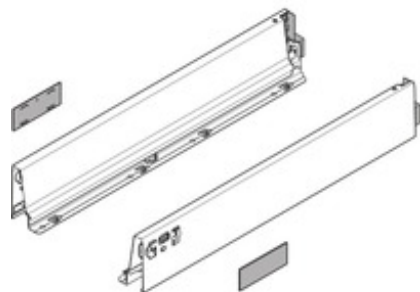

## Product details

TANDEMBOX drawer side, height M (83 mm), NL=550 mm, right+left, for TANDEMBOX intivo/antaro

Part number	378M5502SA
Item number	07478517
Colour / finish	Silk white
Packaging quantity	1 / 6
Weight per 1,000 Pcs in kg	1,854.85
EAN code	9009494102604
UPC code	

## Technical attributes

Attribute	Value
type of Box	TANDEMBOX drawer side
Material	Steel
Drawer side height	M (83 mm)
Design	A
Nominal Length	550
connection drawer side to frontal	ZSF-front fixing bracket clip on with crash damping
connection drawer side to back	Clip on (steel back or wooden back fixing bracket)
length of drawer side hat (internal drawer length)	540
install.dim.drawer side(inn.carc.depth till outer base edge)	37.5
Height adjustment	+/- 2 mm
fixing of base to drawer side	prong connection or screw-on
Bottom thickness	16
finish of drawer side	Silk white
finish of back fixing bracket	RAL 7037 dust grey
stay-open stop	No
minimum internal cabinet depth	553
Additional features	Easy height adjustment via cam
additions	ZAA.532-C1.BT silk white cover caps enclosed
Item package	right+left
packaging	Commercial packing
drawer type	Full extension