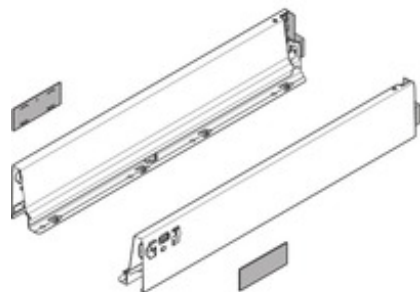

Product details

TANDEMBOX drawer side, height M (83 mm), NL=350 mm, right+left, for TANDEMBOX intivo/antaro

Part number	378M3502SA
Item number	07432656
Colour / finish	Silk white
Packaging quantity	1 / 6
Weight per 1,000 Pcs in kg	1,186.47
EAN code	9009494102567
UPC code	

Technical attributes

Attribute	Value
type of Box	TANDEMBOX drawer side
Material	Steel
Drawer side height	M (83 mm)
Design	A
Nominal Length	350
connection drawer side to frontal	ZSF-front fixing bracket clip on with crash damping
connection drawer side to back	Clip on (steel back or wooden back fixing bracket)
length of drawer side hat (internal drawer length)	340
install.dim.drawer side(inn.carc.depth till outer base edge)	37.5
Height adjustment	+/- 2 mm
fixing of base to drawer side	prong connection or screw-on
Bottom thickness	16
finish of drawer side	Silk white
finish of back fixing bracket	RAL 7037 dust grey
stay-open stop	No
minimum internal cabinet depth	353
Additional features	Easy height adjustment via cam
additions	ZAA.532-C1.BT silk white cover caps enclosed
Item package	right+left
packaging	Commercial packing
drawer type	Full extension