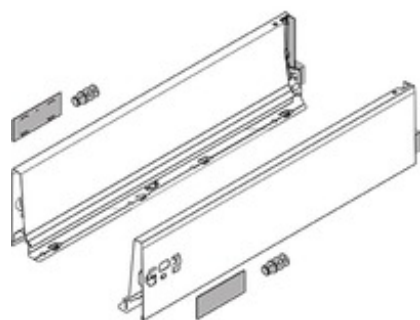

Product details

TANDEMBOX drawer side, height K (115 mm), NL=450 mm, right+left, for TANDEMBOX antaro

Part number	378K4502SA
Item number	07094091
Colour / finish	Silk white
Packaging quantity	1 / 6
Weight per 1,000 Pcs in kg	1,816.16
EAN code	9009494102406
UPC code	

Technical attributes

Attribute	Value
type of Box	TANDEMBOX drawer side
Material	Steel
Drawer side height	K (115 mm)
Design	A
Nominal Length	450
connection drawer side to frontal	ZSF-front fixing bracket clip on with crash damping
connection drawer side to back	Clip on (steel back or wooden back fixing bracket)
length of drawer side hat (internal drawer length)	440
install.dim.drawer side(inn.carc.depth till outer base edge)	37.5
Height adjustment	+/- 2 mm
fixing of base to drawer side	prong connection or screw-on
Bottom thickness	16
finish of drawer side	Silk white
finish of back fixing bracket	RAL 7037 dust grey
stay-open stop	No
minimum internal cabinet depth	453
Additional features	Easy height adjustment via cam
additions	T54.330 positioning dowel, enclosed
additions	ZAA.532-C1.BT silk white cover caps enclosed
Item package	right+left
packaging	Commercial packing
drawer type	Full extension