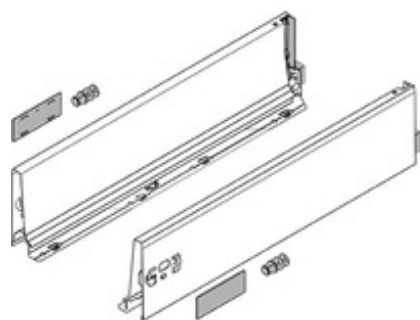

Product details

TANDEMBOX drawer side, height K (115 mm), NL=400 mm, right+left, for TANDEMBOX antaro

Part number	378K4002SA
Item number	07090157
Colour / finish	Silk white
Packaging quantity	1 / 6
Weight per 1,000 Pcs in kg	1,619.73
EAN code	9009494102390
UPC code	

Technical attributes

Attribute	Value
type of Box	TANDEMBOX drawer side
Material	Steel
Drawer side height	K (115 mm)
Design	A
Nominal Length	400
connection drawer side to frontal	ZSF-front fixing bracket clip on with crash damping
connection drawer side to back	Clip on (steel back or wooden back fixing bracket)
length of drawer side hat (internal drawer length)	390
install.dim.drawer side(inn.carc.depth till outer base edge)	37.5
Height adjustment	+/- 2 mm
fixing of base to drawer side	prong connection or screw-on
Bottom thickness	16
finish of drawer side	Silk white
finish of back fixing bracket	RAL 7037 dust grey
stay-open stop	No
minimum internal cabinet depth	403
Additional features	Easy height adjustment via cam
additions	T54.330 positioning dowel, enclosed
additions	ZAA.532-C1.BT silk white cover caps enclosed
Item package	right+left
packaging	Commercial packing
drawer type	Full extension