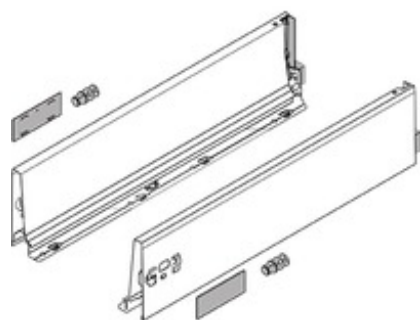

Product details

TANDEMBOX drawer side, height K (115 mm), NL=350 mm, right+left, for TANDEMBOX antaro

Part number	378K3502SA
Item number	07055586
Colour / finish	Silk white
Packaging quantity	1 / 6
Weight per 1,000 Pcs in kg	1,449.95
EAN code	9009494102383
UPC code	

Technical attributes

Attribute	Value
type of Box	TANDEMBOX drawer side
Material	Steel
Drawer side height	K (115 mm)
Design	A
Nominal Length	350
connection drawer side to frontal	ZSF-front fixing bracket clip on with crash damping
connection drawer side to back	Clip on (steel back or wooden back fixing bracket)
length of drawer side hat (internal drawer length)	340
install.dim.drawer side(inn.carc.depth till outer base edge)	37.5
Height adjustment	+/- 2 mm
fixing of base to drawer side	prong connection or screw-on
Bottom thickness	16
finish of drawer side	Silk white
finish of back fixing bracket	RAL 7037 dust grey
stay-open stop	No
minimum internal cabinet depth	353
Additional features	Easy height adjustment via cam
additions	T54.330 positioning dowel, enclosed
additions	ZAA.532-C1.BT silk white cover caps enclosed
Item package	right+left
packaging	Commercial packing
drawer type	Full extension