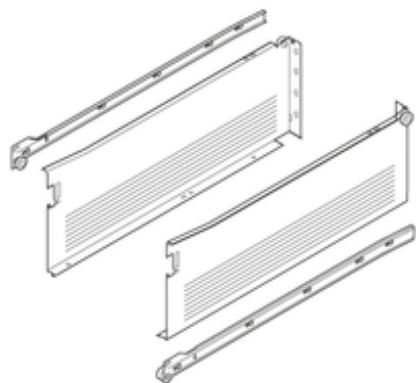

Product details

METABOX steel side H (150 mm), single extension, 25 kg, NL=400 mm, screw-on vers., left/right

Part number	320H4000C
Item number	06147423
Colour / finish	R9001 cream
Packaging quantity	5
Weight per 1,000 Pcs in kg	1,884.75
EAN code	9002617189407
UPC code	

Technical attributes

Attribute	Value
METABOX type	METABOX steel side
Design	C
Nominal Length	400
Drawer side height	H (150 mm)
connection drawer side to frontal	Front fixing bracket
connection drawer side to back	screw-on or quick-fix
length of cabinet profile	400
cabinet profile fixing	with screws
Finish cabinet profile	RAL 9001 cream
length drawer side/drawer profile	400
drawer side/drawer profile fixing	screw-on vers.
finish drawer side/drawer profile	RAL 9001 cream
stay-open stop	Yes
minimum internal cabinet depth	404
Actual loss of extension	67
Additional features	For optional part BLUMOTION
Item package	Set
packaging	Multipack
drawer type	Single extension
Mounting width	15.5
dynamic load bearing	25