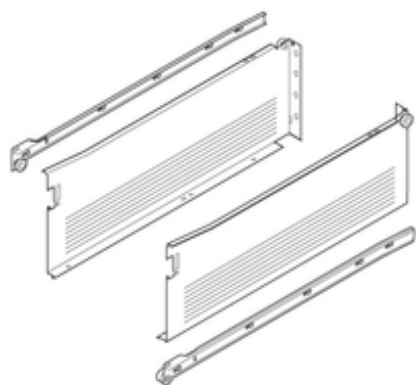

Product details

METABOX steel side H (150 mm), single extension, 25 kg, NL=350 mm, screw-on vers., left/right

Part number	320H3500C
Item number	04091463
Colour / finish	R9001 cream
Packaging quantity	5
Weight per 1,000 Pcs in kg	1,657.8
EAN code	9002617205930
UPC code	

Technical attributes

Attribute	Value
METABOX type	METABOX steel side
Design	C
Nominal Length	350
Drawer side height	H (150 mm)
connection drawer side to frontal	Front fixing bracket
connection drawer side to back	screw-on or quick-fix
length of cabinet profile	350
cabinet profile fixing	with screws
Finish cabinet profile	RAL 9001 cream
length drawer side/drawer profile	350
drawer side/drawer profile fixing	screw-on vers.
finish drawer side/drawer profile	RAL 9001 cream
stay-open stop	Yes
minimum internal cabinet depth	354
Actual loss of extension	67
Additional features	For optional part BLUMOTION
Item package	Set
packaging	Multipack
drawer type	Single extension
Mounting width	15.5
dynamic load bearing	25