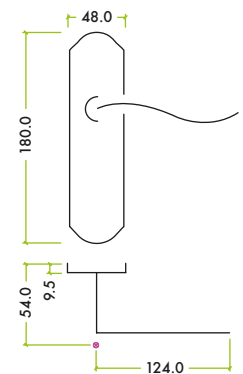

TECHNICAL SPECIFICATION SHEET

PR073

CODE	FINISH	STANDARDS	TECHNICAL
------	--------	-----------	-----------

PR073FB	FLORENTINE BRONZE
----------------	-------------------

SPECIFICATIONS

- Zinc base material
- Face fix backplate
- 100mm steel spindle supplied
- Supplied with wood screws
- 10 year mechanical guarantee

SUITABLE

CODE	DESCRIPTION	FINISH	ADDITIONAL INFO.
PR073FB	Project Lincoln lever on backplate	FB	Bathroom backplate
	<p>For more information please contact us today: Call: 01228 672900 Fax: 01228 672928 Email: sales@zoo-hardware.co.uk Web: www.zoohardware.co.uk</p> <p>ZOO Hardware Ltd, Unit B, Dukes Drive Kingmoor Park North, Carlisle, Cumbria CA6 4SH</p>	 	