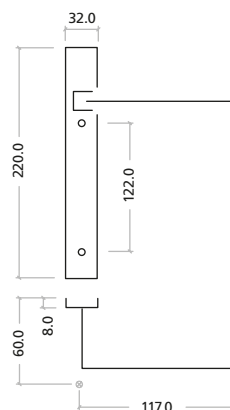

RM03NP92CP

RM03NP92SC

CODE	FINISH
RM03NP92CP	Polished Chrome
RM03NP92SC	Satin Chrome

SPECIFICATIONS

- Italian inspired design
- Zinc base material
- 32 x 220mm backplate
- Unsprung non-handed lever
- Suitable for multi-point locks
- Fixings included

SUITABLE

DIMENSIONS

CODE	DESCRIPTION	FINISHES	ADDITIONAL INFO.
RM03NP92CP	Pavo lever on narrow backplate	CP	92mm c/c (Euro)
RM03NP92SC	Pavo lever on narrow backplate	SC	92mm c/c (Euro)