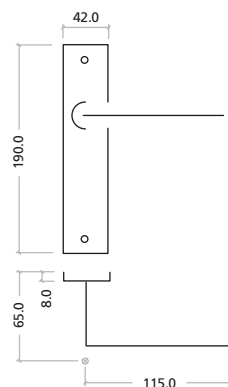

# ROSSOMANIGLIE

ELEGANZA CON STILE

RM131 / 132 / 133

TECHNICAL SPECIFICATION

RM131CP

RM131EPSC

RM132CP

RM133SC

## DIMENSIONS

## SPECIFICATIONS

- Italian inspired design
- Zinc base material
- 42 x 190mm backplate
- Fixings included
- Suitable for 35 - 54mm thickness timber doors

CODE	DESCRIPTION	FINISHES	ADDITIONAL INFO.
RM131	Draco lever on lock backplate	CP / SC	57mm c/c
RM131EP	Draco lever on euro lock backplate	CP / SC	47.5mm c/c
RM132	Draco lever on latch backplate	CP / SC	
RM133	Draco lever on bathroom backplate	CP / SC	57mm c/c