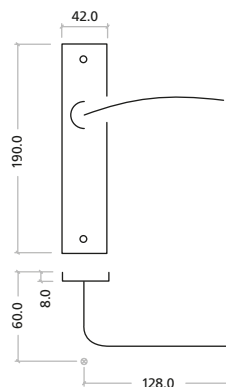

ROSSOMANIGLIE

ELEGANZA CON STILE

RM061 / 62 / 63

TECHNICAL SPECIFICATION

RM061CP

RM061EPSC

RM062CP

RM063SC

DIMENSIONS

SPECIFICATIONS

- Italian inspired design
- Zinc base material
- 42 x 190mm backplate
- Fixings included
- Suitable for 35 - 54mm thickness timber doors

CODE	DESCRIPTION	FINISHES	ADDITIONAL INFO.
RM061	Aries lever on lock backplate	CP / SC	57mm c/c
RM061EP	Aries lever on euro lock backplate	CP / SC	47.5mm c/c
RM062	Aries lever on latch backplate	CP / SC	
RM063	Aries lever on bathroom backplate	CP / SC	57mm c/c