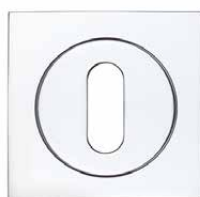

RMSQ001

RMSQ002

CODE	FINISH
RMSQ001CP	Polished Chrome
RMSQ001SC	Satin Chrome
RMSQ002CP	Polished Chrome
RMSQ002SC	Satin Chrome

### SPECIFICATIONS

- Italian inspired design
- Zinc base material
- 50mm square rose
- Fixings included

### DIMENSIONS

CODE	DESCRIPTION	FINISHES	ADDITIONAL INFO.
RMSQ001	Euro profile escutcheon	CP / SC	Square rose
RMSQ002	Standard profile escutcheon	CP / SC	Square rose

**ROSSOMANIGLIE**  
ELEGANZA CON STILE