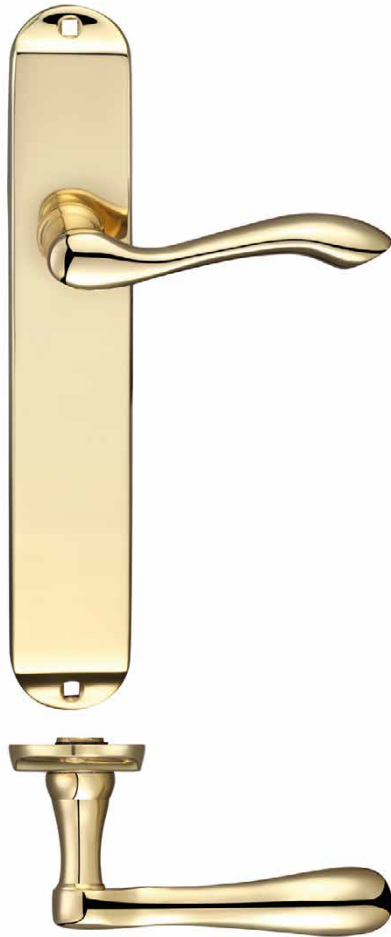

FULTON & BRAY

— FINEST BRASSWARE —

FB032

TECHNICAL SPECIFICATION SHEET

PRODUCT SPECIFICATIONS

- Brass material
- Face-fix backplate
- Supplied with wood screws
- BS EN 1634-1
- Backplate dimensions: 42 x 245mm

STANDARDS

TECHNICAL

CODE	DESCRIPTION	FINISH	ADDITIONAL INFO
FB032	Arundel lever on backplate	Polished Brass	Latch backplate
FB032CP	Arundel lever on backplate	Polished Chrome	Latch backplate
FB032SC	Arundel lever on backplate	Satin Chrome	Latch backplate
	<p>For more information please contact us today: Zoo Hardware Ltd, Unit B, Dukes Drive, Kingmoor Park North, Carlisle, Cumbria CA6 4SH</p> <p>Call: 01228 672900 Fax: 01228 672928 Email: sales@zoo-hardware.co.uk Web: www.zoohardware.co.uk</p>	 	<p>URS is a member of Registrar of Standards (Holdings) Ltd.</p>