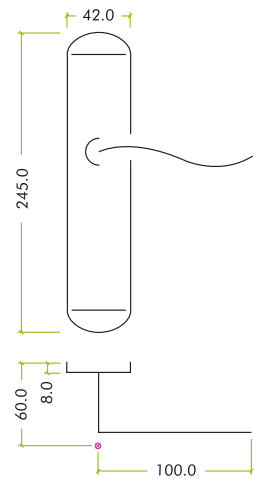

FULTON & BRAY

— FINEST BRASSWARE —

FB032

TECHNICAL SPECIFICATION SHEET

PRODUCT SPECIFICATIONS

- Brass material
- Face-fix backplate
- Supplied with wood screws
- BS EN 1634-1
- Backplate dimensions: 42 x 245mm

STANDARDS

TECHNICAL

CODE	DESCRIPTION	FINISH	ADDITIONAL INFO
FB032	Arundel lever on backplate	Polished Brass	Latch backplate
FB032CP	Arundel lever on backplate	Polished Chrome	Latch backplate
FB032SC	Arundel lever on backplate	Satin Chrome	Latch backplate
	<p>For more information please contact us today: Zoo Hardware Ltd, Unit B, Dukes Drive, Kingmoor Park North, Carlisle, Cumbria CA6 4SH</p> <p>Call: 01228 672900 Fax: 01228 672928 Email: sales@zoo-hardware.co.uk Web: www.zoohardware.co.uk</p>	 	<p>URS is a member of Registrar of Standards (Holdings) Ltd.</p>