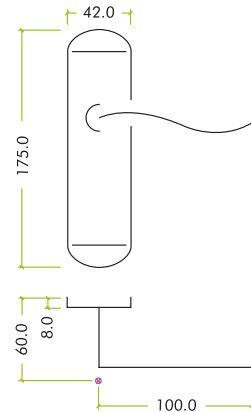

STANDARDS

TECHNICAL