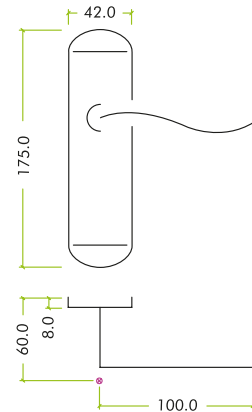

FULTON & BRAY

— FINEST BRASSWARE —

FB021EP

TECHNICAL SPECIFICATION SHEET

PRODUCT SPECIFICATIONS

- Brass material
- Face-fix backplate
- Supplied with wood screws
- BS EN 1634-1
- Backplate dimensions: 42 x 175mm
- 47.5mm c/c

STANDARDS

TECHNICAL

CODE	DESCRIPTION	FINISH	ADDITIONAL INFO
FB021EP	Arundel lever on backplate	Polished Brass	Euro profile backplate
FB0121EPCP	Arundel lever on backplate	Polished Chrome	Euro profile backplate
FB021EPSC	Arundel lever on backplate	Satin Chrome	Euro profile backplate
	<p>For more information please contact us today: Zoo Hardware Ltd, Unit B, Dukes Drive, Kingmoor Park North, Carlisle, Cumbria CA6 4SH</p> <p>Call: 01228 672900 Fax: 01228 672928 Email: sales@zoo-hardware.co.uk Web: www.zoohardware.co.uk</p>	 	<p>URS is a member of Registrar of Standards (Holdings) Ltd.</p>