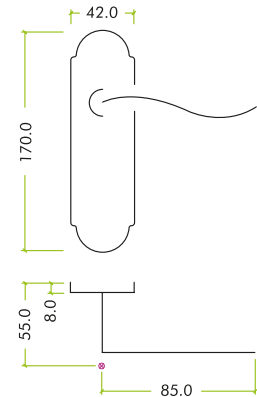

FULTON & BRAY

— FINEST BRASSWARE —

FB011EP

TECHNICAL SPECIFICATION SHEET

PRODUCT SPECIFICATIONS

- Brass material
- Face-fix backplate
- Supplied with wood screws
- BS EN 1634-1
- Backplate dimensions: 42 x 170mm
- 47.5mm c/c

STANDARDS

TECHNICAL

CODE	DESCRIPTION	FINISH	ADDITIONAL INFO
FB011EP	Oxford lever on backplate	Polished Brass	Euro profile backplate
FB011EPCP	Oxford lever on backplate	Polished Chrome	Euro profile backplate
FB011EPSC	Oxford lever on backplate	Satin Chrome	Euro profile backplate
	<p>For more information please contact us today: Zoo Hardware Ltd, Unit B, Dukes Drive, Kingmoor Park North, Carlisle, Cumbria CA6 4SH</p> <p>Call: 01228 672900 Fax: 01228 672928 Email: sales@zoo-hardware.co.uk Web: www.zoohardware.co.uk</p>	 	<p>URS is a member of Registrar of Standards (Holdings) Ltd.</p>