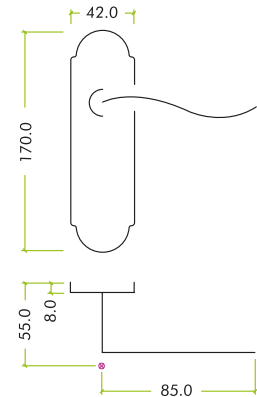

FULTON & BRAY

— FINEST BRASSWARE —

FB011

TECHNICAL SPECIFICATION SHEET

PRODUCT SPECIFICATIONS

- Brass material
- Face-fix backplate
- Supplied with wood screws
- BS EN 1634-1
- Backplate dimensions: 42 x 170mm
- 57mm c/c

STANDARDS

TECHNICAL

CODE	DESCRIPTION	FINISH	ADDITIONAL INFO
FB011	Oxford lever on backplate	Polished Brass	Standard profile backplate
FB011CP	Oxford lever on backplate	Polished Chrome	Standard profile backplate
FB011SC	Oxford lever on backplate	Satin Chrome	Standard profile backplate
	<p>For more information please contact us today: Zoo Hardware Ltd, Unit B, Dukes Drive, Kingmoor Park North, Carlisle, Cumbria CA6 4SH</p> <p>Call: 01228 672900 Fax: 01228 672928 Email: sales@zoo-hardware.co.uk Web: www.zoohardware.co.uk</p>		  <p>URS is a member of Registrar of Standards (Holdings) Ltd.</p>