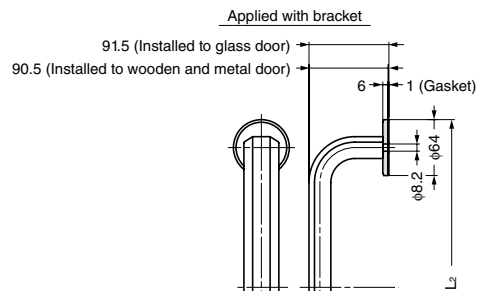

Video Link

Zwei L STAINLESS STEEL DOOR HANDLE

STAINLESS
316
STEEL

ZL-1501

Features

- Made of highly corrosion resistant SUS316
- Ultrapremium Zwei L finish. Zwei L finish: Using top class polishing technology, these products combine the elegance of Satin with the deep glow of a Mirror.
- Can be installed on both sides of glass, metal or wooden doors. Can also be installed on a single side of glass, wood or metal doors. Please refer to the door handle sets below.
- Dual side handle sets use ZL-1501-WN with ZL-1501-WR and are attached by ZL-1501-IS (for the outside) and ZL-1501-IS (for the inside)

Remarks

- Screws are not included in ZL-1501-IS and ZL-1501-IS.
- Bore holes with ± 1 mm tolerance.

Bracket ZL-1501-R (Sold Separately)

Item Code	Item Name
100-011-015	ZL-1501-R

Material	Finish
Stainless Steel (SUS316)	Zwei L Finish

Item Code	Item Name	Type	L ₁	L ₂	P
100-177-010	ZL-1501-OS-320	Exterior	345	384	320
100-177-016	ZL-1501-IS-320	Interior	345	384	320
100-170-290	ZL-1501-WN-320	Back-to-Back	345	384	320
100-170-293	ZL-1501-WR-320	Back-to-Back with Base	345	384	320
100-177-011	ZL-1501-OS-640	Exterior	665	704	640
100-177-017	ZL-1501-IS-640	Interior	665	704	640
100-170-291	ZL-1501-WN-640	Back-to-Back	665	704	640
100-170-294	ZL-1501-WR-640	Back-to-Back with Base	665	704	640
100-177-012	ZL-1501-OS-960	Exterior	985	1024	960
100-177-018	ZL-1501-IS-960	Interior	985	1024	960
100-170-292	ZL-1501-WN-960	Back-to-Back	985	1024	960
100-170-295	ZL-1501-WR-960	Back-to-Back with Base	985	1024	960