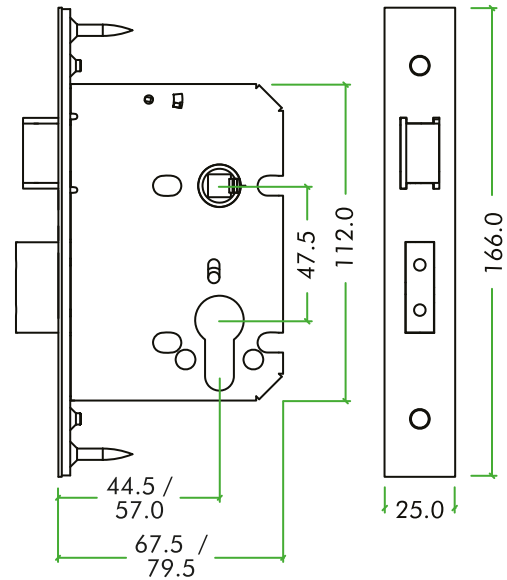

ZUKS76EP

DIMENSIONS

CODE	FINISH
ZUKS76EPSS	SATIN STAINLESS
ZUKS76EPPVD	PVD BRASS

PRODUCT SPECIFICATIONS

- Solid Brass Latch & Deadbolt
- Sintered Steel Follower
- Short Travel Latch Function
- Grip Tight Spring Follower
- Includes Plastic Back Box
- 57mm Backset
- BS EN 12209 Grade 2

2 H 8 1 0 G 2 B A 2 0

STANDARDS

SUITABILITY

CODE	DESCRIPTION	FINISHES	ADDITIONAL INFO.
ZUKS76EPSS	Oval Profile Sashlock	SS	57mm Backset
ZUKS76EPPVD	Oval Profile Sashlock	PVD Brass	57mm Backset

For more information please contact us today: