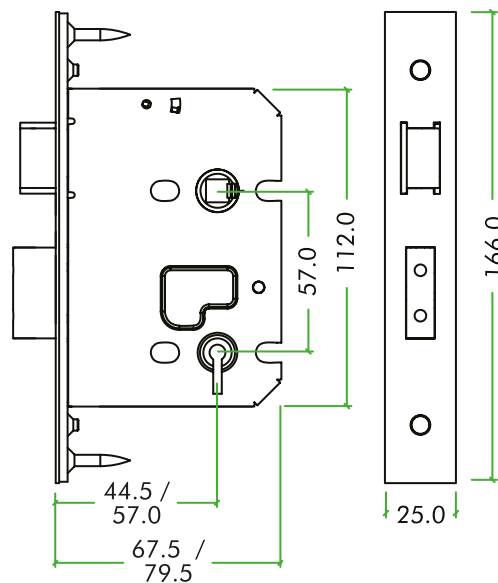

TECHNICAL SPECIFICATION SHEET

ZUKS376

DIMENSIONS

CODE	FINISH
ZUKS376SS	SATIN STAINLESS
ZUKS376SSKA	SATIN STAINLESS
ZUKS376PVD	PVD BRASS

PRODUCT SPECIFICATIONS

- Solid Brass Latch & Deadbolt
- Sintered Steel Follower
- Short Travel Latch Function
- Grip Tight Spring Follower
- Includes Plastic Back Box
- 57mm Backset
- Keyed Alike Option Available (76SS)
- BS EN 12209 Grade 2

2 H 8 1 0 G 2 B D 2 A

STANDARDS

SUITABILITY

CODE	DESCRIPTION	FINISHES	ADDITIONAL INFO.
ZUKS376SS	3 Lever Sashlock	SS	57mm Backset
ZUKS376SSKA	3 Lever Sashlock - Keyed Alike	SS	57mm Backset
ZUKS376PVD	3 Lever Sashlock	PVD Brass	57mm Backset