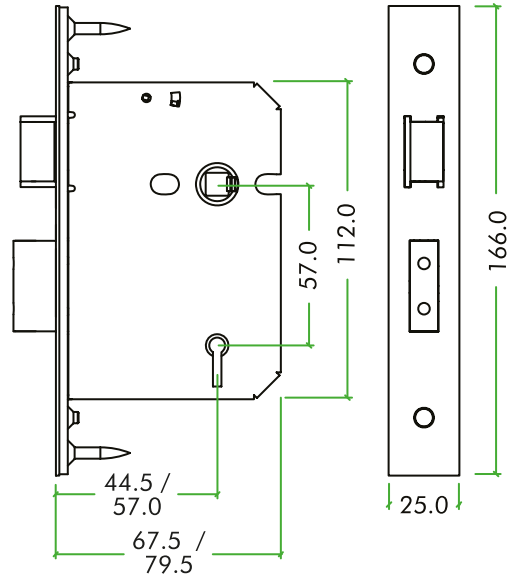

TECHNICAL SPECIFICATION SHEET

ZUKS564

DIMENSIONS

CODE	FINISH
ZUKS564SS	SATIN STAINLESS
ZUKS564PVD	PVD BRASS

PRODUCT SPECIFICATIONS

- Solid Brass Latch & Deadbolt
- Sintered Steel Follower
- Short Travel Latch Function
- Grip Tight Spring Follower
- Includes Plastic Back Box
- 44.5mm Backset
- BS EN 12209 Grade 2

2 H 8 1 0 G 2 B D 2 B

STANDARDS

SUITABILITY

CODE	DESCRIPTION	FINISHES	ADDITIONAL INFO.
ZUKS564SS	5 Lever Sashlock	SS	44.5mm Backset
ZUKS564PVD	5 Lever Sashlock	PVD Brass	44.5mm Backset

URS is a member of Registrar of Standards (Holdings) Ltd.