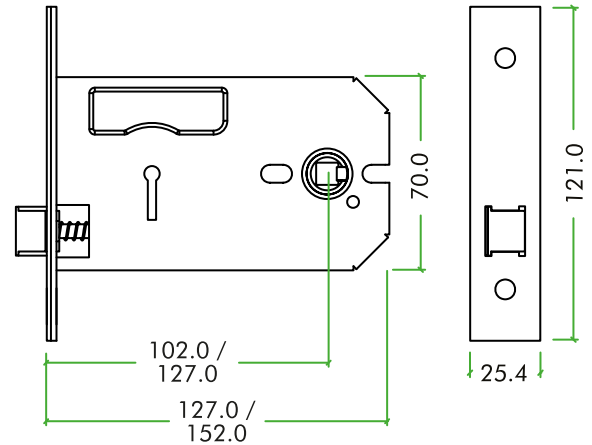

TECHNICAL SPECIFICATION SHEET

ZUKH152

DIMENSIONS

| CODE | FINISH |
|------------|-----------------|
| ZUKH152SS | SATIN STAINLESS |
| ZUKH152PVD | PVD BRASS |

SUITABILITY

PRODUCT SPECIFICATIONS

- Solid Brass Latch
- Easy Latch Reversal
- Rebate Kits and Accessories available to suit
- 127mm Backset

| CODE | DESCRIPTION | FINISH | ADDITIONAL INFO. |
|---|------------------|---|------------------|
| ZUKH152SS | Horizontal Latch | SS | 127mm Backset |
| ZUKH152PVD | Horizontal Latch | PVD Brass | 127mm Backset |
|  | | <p>For more information please contact us today: Call: 01228 672900 Fax: 01228 672928 Email: sales@zoo-hardware.co.uk Web: www.zoohardware.co.uk</p> <p>ZOO Hardware Ltd, Unit B, Dukes Drive Kingmoor Park North, Carlisle, Cumbria CA6 4SH</p> | |
| | |   <p>URS is a member of Registrar of Standards (Holdings) Ltd.</p> | |