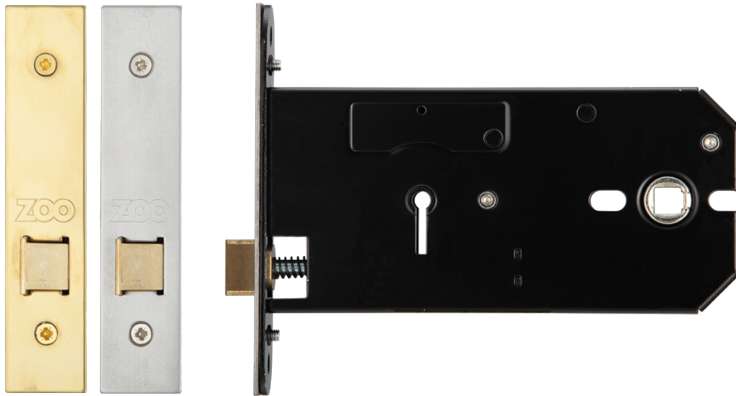

TECHNICAL SPECIFICATION SHEET

ZUKH152

DIMENSIONS

| CODE | FINISH |
|------------|-----------------|
| ZUKH152SS | SATIN STAINLESS |
| ZUKH152PVD | PVD BRASS |

SUITABILITY

PRODUCT SPECIFICATIONS

- Solid Brass Latch
- Easy Latch Reversal
- Rebate Kits and Accessories available to suit
- 127mm Backset

| CODE | DESCRIPTION | FINISH | ADDITIONAL INFO. |
|---|------------------|---|------------------|
| ZUKH152SS | Horizontal Latch | SS | 127mm Backset |
| ZUKH152PVD | Horizontal Latch | PVD Brass | 127mm Backset |
|  | | <p>For more information please contact us today: Call: 01228 672900 Fax: 01228 672928 Email: sales@zoo-hardware.co.uk Web: www.zoohardware.co.uk</p> <p>ZOO Hardware Ltd, Unit B, Dukes Drive Kingmoor Park North, Carlisle, Cumbria CA6 4SH</p> | |
| | |   <p>URS is a member of Registrar of Standards (Holdings) Ltd.</p> | |