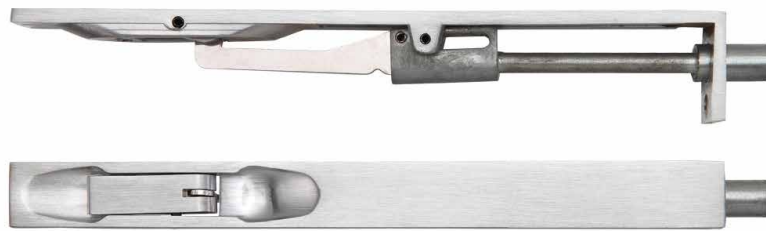

FULTON & BRAY

— FINEST BRASSWARE —

FB03

TECHNICAL SPECIFICATION SHEET

CODE	FINISH
FB03	Polished Brass
FB03CP	Polished Chrome
FB03SC	Satin Chrome

STANDARDS

SUITABILITY

- 20mm x 200mm sunk slide flush bolt
- Square profile
- Brass material
- 10 year mechanical guarantee

CODE	DESCRIPTION	FINISH	ADDITIONAL INFO.
FB03	Lever action flush bolt	Polished Brass	20mm x 200mm - Square profile
FB03CP	Lever action flush bolt	Polished Chrome	20mm x 200mm - Square profile
FB03SC	Lever action flush bolt	Satin Chrome	20mm x 200mm - Square profile