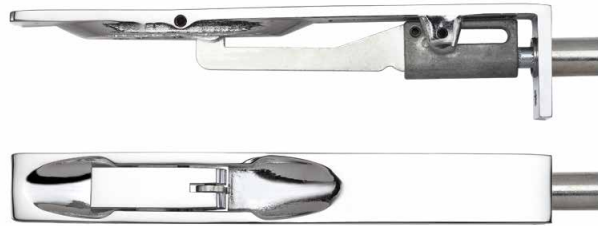

# FULTON & BRAY

— FINEST BRASSWARE —

**FB02**

TECHNICAL SPECIFICATION SHEET

CODE	FINISH
FB02	Polished Brass
FB02CP	Polished Chrome
FB02SC	Satin Chrome

**STANDARDS**

**SUITABILITY**

- 20mm x 150mm sunk slide flush bolt
- Square profile
- Brass material
- 10 year mechanical guarantee

CODE	DESCRIPTION	FINISH	ADDITIONAL INFO.
FB02	Lever action flush bolt	Polished Brass	20mm x 150mm - Square profile
FB02CP	Lever action flush bolt	Polished Chrome	20mm x 150mm - Square profile
FB02SC	Lever action flush bolt	Satin Chrome	20mm x 150mm - Square profile