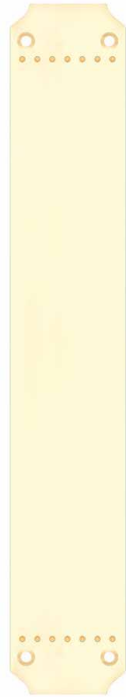

FULTON & BRAY

— FINEST BRASSWARE —

FB115

TECHNICAL SPECIFICATION SHEET

FB115

FB115CP

CODE	FINISH
FB115	Polished Brass
FB115CP	Polished Chrome

SUITABILITY

PRODUCT SPECIFICATIONS

- Solid brass
- 380 x 65mm backplate
- Non-handed
- Surface mounted
- Supplied with fixings

CODE	DESCRIPTION	FINISH	ADDITIONAL INFO.
FB115	Art Nouveau fingerplate	Polished Brass	To match FB114 pull handle
FB115CP	Art Nouveau fingerplate	Polished Chrome	To match FB114 pull handle
 <p>For more information please contact us today: Call: 01228 672900 Fax: 01228 672928 Email: sales@zoo-hardware.co.uk Web: www.zoohardware.co.uk Zoo Hardware Ltd, Unit B, Dukes Drive Kingmoor Park North, Carlisle, Cumbria CA6 4SH</p>		 <p>URS is a member of Registrar of Standards (Holdings) Ltd.</p>	